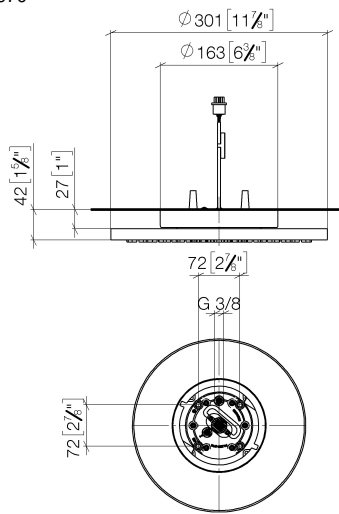

## Rain shower for surface-mounted ceiling installation with light 300 mm - Matte Black

TARA

28 032 970

Fits: TARA, LISSÉ, VAIA, META

- rain shower Ø 300 mm
- PURE RAIN, max. flow rate 12 l/min (at 3 bar)
- PURIFY RAIN, max. flow rate 6 l/min (at 3 bar)
- Distance to ceiling from bottom edge of shower 40 mm
- with anti-scale system
- central LED Spot 3000 K
- Provided by customer: Light switch
- For simultaneous control of the jet types, we recommend the xTool thermostat module
- Not suitable for use in a steam room.

### Required miscellaneous

**Concealed ceiling installation box for surface-mounted ceiling installation with light -** 35 042 970 90

- min. recess depth 90 mm
- max. recess depth 115 mm
- 2x female thread 1/2" connections
- Input 100-240V AC 50-60Hz
- concealed rough parts
- Output 350 mA SELV / Class II
- Provided by customer: Light switch

28 032 970  
mm [inches]

Flow rate chart

Certificates

LGA\_38400.

28 032 970

Spare parts list

No.	Item Number	Name	Quantity used	Delivery time
1	90 17 20 263 00 90	fixing set	1	2
2	90 24 03 309 01 90	connection	1	2
3	90 24 03 309 00 90	connection	1	2
4	90 10 01 225 00 90	electronic accessories	1	2