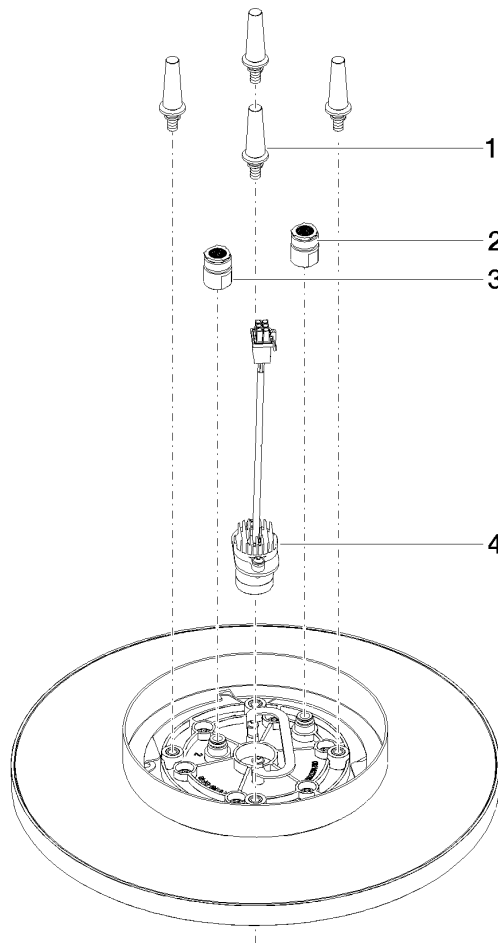

## Rain shower for surface-mounted ceiling installation with light 300 mm - Matte Black

TARA

28 032 970

Fits: TARA, LISSÉ, VAIA, META

- rain shower Ø 300 mm
- PURE RAIN, max. flow rate 12 l/min (at 3 bar)
- PURIFY RAIN, max. flow rate 6 l/min (at 3 bar)
- Distance to ceiling from bottom edge of shower 40 mm
- with anti-scale system
- central LED Spot 3000 K
- Provided by customer: Light switch
- For simultaneous control of the jet types, we recommend the xTool thermostat module
- Not suitable for use in a steam room.

**includes light bulbs with a Class F energy efficiency**

includes light bulbs with a Class F energy efficiency

	Matte Black	28 032 970-33
	Chrome	28 032 970-00
	Brushed Platinum	28 032 970-06
	Platinum	28 032 970-08
	Dark Chrome	28 032 970-19
	Light Gold	28 032 970-26
	Brushed Light Gold	28 032 970-27
	Brushed Durabronze (23kt Gold)	28 032 970-28
	Brushed Bronze	28 032 970-42
	Brushed Champagne (22kt Gold)	28 032 970-46
	Champagne (22kt Gold)	28 032 970-47
	Brushed Chrome	28 032 970-93
	Brushed Dark Platinum	28 032 970-99

### Required miscellaneous

**Concealed ceiling installation box for surface-mounted ceiling installation with light -** 35 042 970 90

- min. recess depth 90 mm
- max. recess depth 115 mm
- 2x female thread 1/2" connections
- Input 100-240V AC 50-60Hz
- concealed rough parts
- Output 350 mA SELV / Class II
- Provided by customer: Light switch

28 032 970  
mm [inches]

Flow rate chart

Certificates

LGA\_38400.

28 032 970

Spare parts list

No.	Item Number	Name	Quantity used	Delivery time
1	90 17 20 263 00 90	fixing set	1	2
2	90 24 03 309 01 90	connection	1	2
3	90 24 03 309 00 90	connection	1	2
4	90 10 01 225 00 90	electronic accessories	1	2