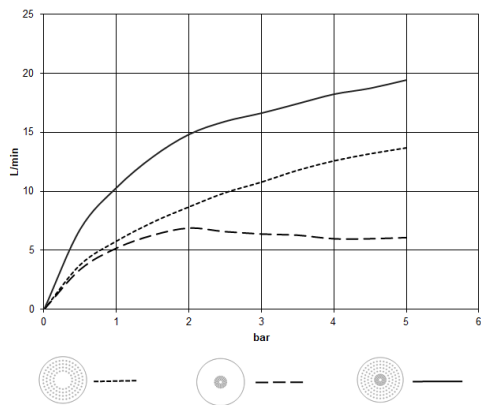

## Rain shower for surface-mounted ceiling installation with light 300 mm - Matte Black

TARA

28 032 970

Fits: TARA, LISSÉ, VAIA, META

- rain shower Ø 300 mm
- PURE RAIN, max. flow rate 12 l/min (at 3 bar)
- PURIFY RAIN, max. flow rate 6 l/min (at 3 bar)
- Distance to ceiling from bottom edge of shower 40 mm
- with anti-scale system
- central LED Spot 3000 K
- Provided by customer: Light switch
- For simultaneous control of the jet types, we recommend the xTool thermostat module
- Not suitable for use in a steam room.

### Required miscellaneous

**Concealed ceiling installation box for surface-mounted ceiling installation with light -** 35 042 970 90

- min. recess depth 90 mm
- max. recess depth 115 mm
- 2x female thread 1/2" connections
- Input 100-240V AC 50-60Hz
- concealed rough parts
- Output 350 mA SELV / Class II
- Provided by customer: Light switch

28 032 970  
mm [inches]

Flow rate chart

Certificates

LGA\_38400.

28 032 970

Spare parts list

No.	Item Number	Name	Quantity used	Delivery time
1	90 17 20 263 00 90	fixing set	1	2
2	90 24 03 309 01 90	connection	1	2
3	90 24 03 309 00 90	connection	1	2
4	90 10 01 225 00 90	electronic accessories	1	2